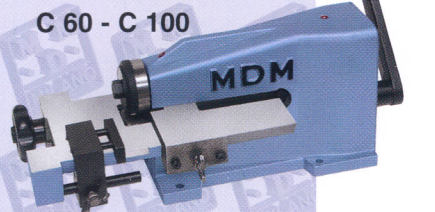

QUALITY SYSTEM
ISO 9001

C60 - C100 CM100 - CM120

C 60 - C 100